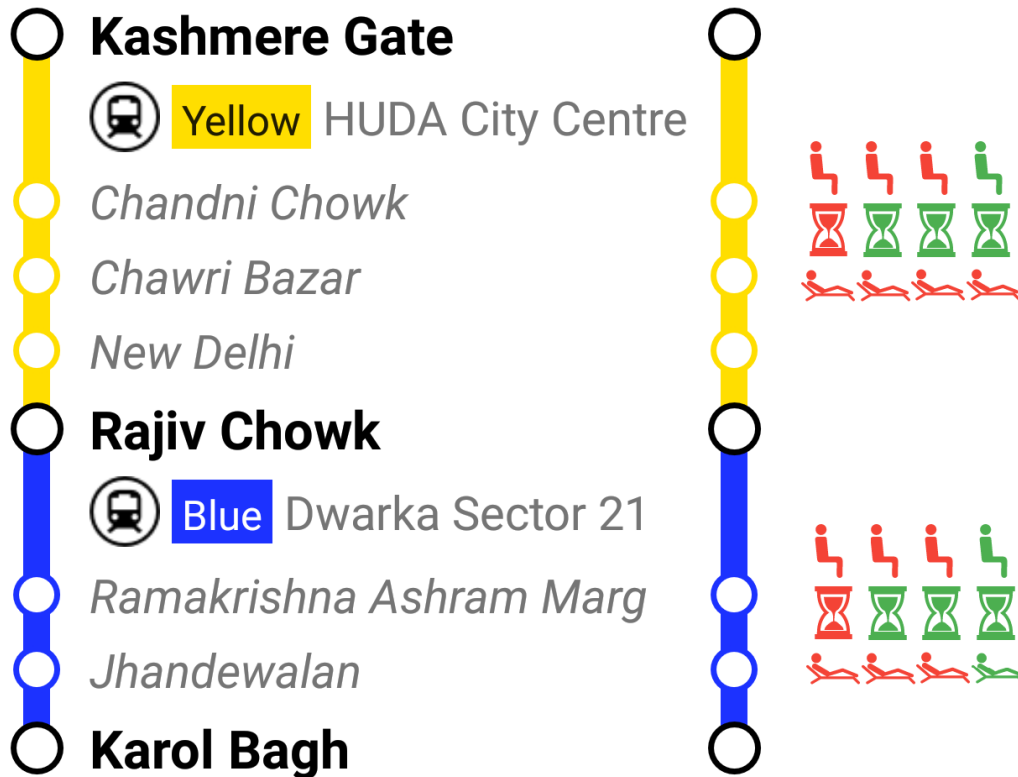

# MetroCognition

Recommending comfortable metro routes for your travel

Install the app

Cities Covered

...more to come

Developed by Garvita Bajaj in collaboration with Georgios Bouloukakis, Rachit Agarwal, Pushpendra Singh, and Animesh Pathak