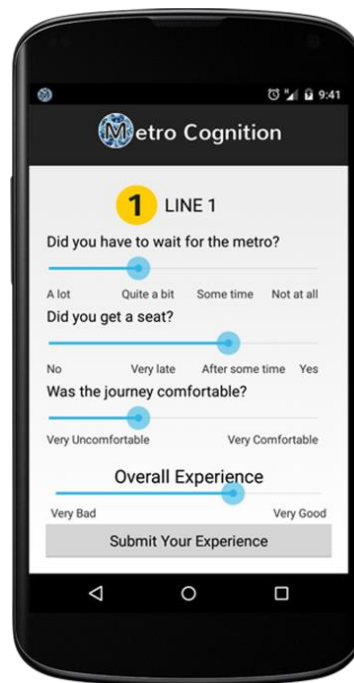

# MetroCognition

Recommending comfortable metro routes for your travel

Install the app

Cities Covered

...more to come

Developed by Garvita Bajaj in collaboration with Georgios Bouloukakis, Rachit Agarwal, Pushpendra Singh, and Animesh Pathak